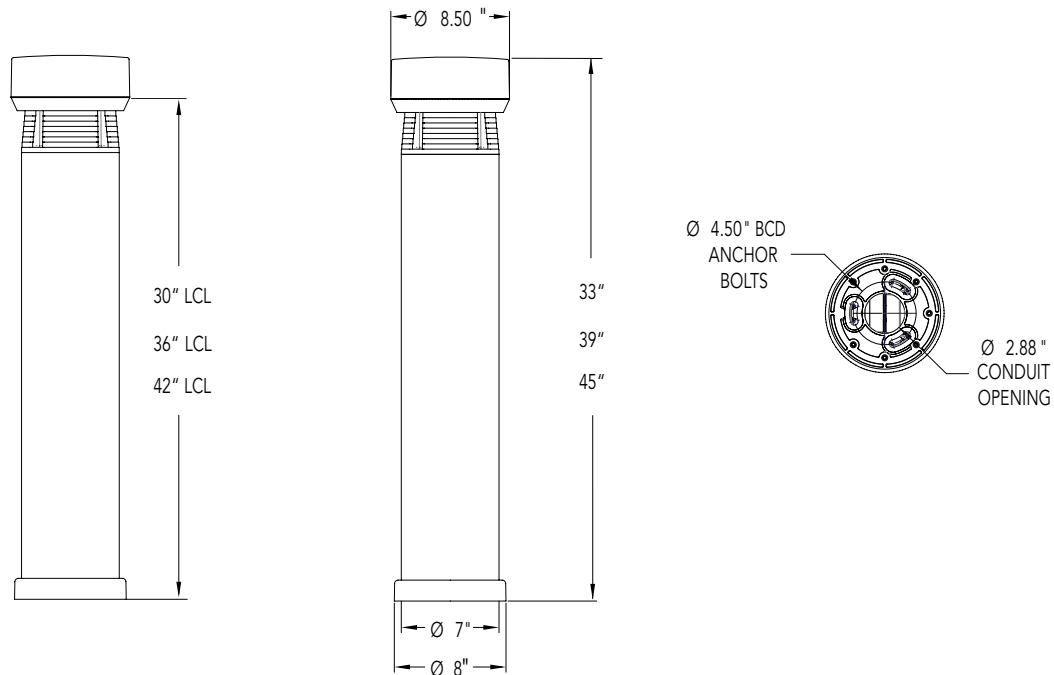

OPTICS:

Unitized optic assembly contains precision molded reflector and sealed refractor lens integrally mounted onto an internal heat sink. Drivers and optional accessories are mounted to optic assembly.

FINISH:

Durable powder coat finish available in Black, Architectural Bronze, Dark Bronze, Granite, White, Architectural Brick, Light Bronze, Special Bronze, Glossy Gray, Rust, Hunter Green, Weathered Bronze, Weathered Iron, Graphite Metallic, Verde, Pewter, Mocha and Olde Finish. Custom Powder coat finishes available on request.

DISTRIBUTIONS:

Light distributions consists of specifiable quadrants. Distributions can be specified in any 90° quadrant combinations.

BUG RATING:

*See table on page 2.

ELECTRICAL:

Hi-power factor Integral LED drivers equipped with tri-modal dimming capabilities (0-10VDC, phase cut TRIAC, ELV) from 1-100% standard. Class 2. Universal input voltage 120V-277VAC.

POWER LEVEL/OUTPUT:

Two power levels offered:

350mA per LED (1634 lumens output with 360° distribution)

500mA per LED (2163 lumens output with 360° distribution)

ACCESSORIES:

Duplex Receptacle (-DPX)

CERTIFICATION:

UL & CUL wet location listed. IP66

All Vista luminaires are [MADE IN THE U.S.A.](#)

DIMENSIONS:

Vista Professional Outdoor Lighting reserves the right to modify the design and/or construction of the fixture shown without further notification.