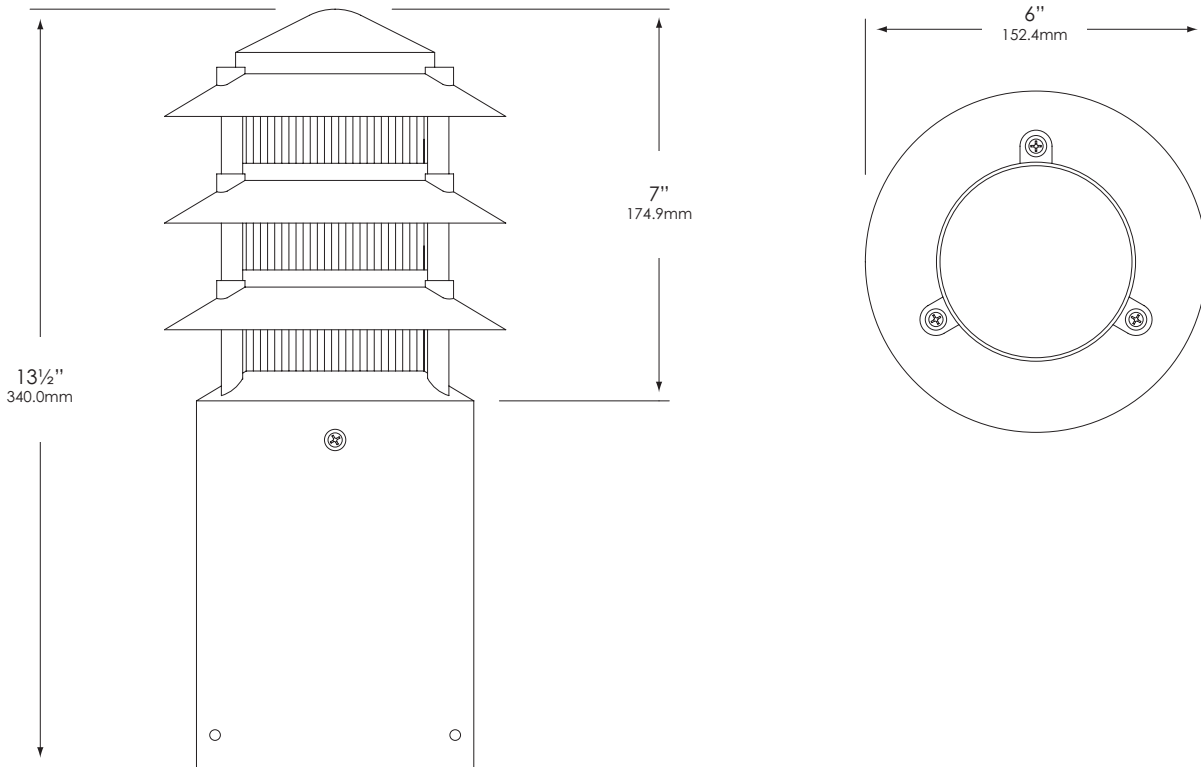

FIXTURE SPECIFICATIONS:

LAMP TYPE:

A19- Incandescent. 75W Maximum. Lamp not included with fixture, order separately.

HOUSING:

Die-cast, copper-free aluminum.

POST:

5" diameter, heavy gauge, extruded aluminum (1/8" wall thickness).

FINISH:

Polyester powder-coat finish available in Black, Verde, Architectural Brick, Architectural Bronze, Light Bronze, Dark Bronze, Granite, Pewter, Terracotta, Rust, Hunter Green, Mocha, Weathered Bronze, Weathered Iron, and White.

SOCKET/LAMP HOLDER:

Top grade porcelain, medium base 4KV pulse rated socket with spring center contact and a silicone rubber jacket protector to prevent moisture/debris from entering socket.

LENS:

Clear, frosted or prismatic threaded and gasketed, tempered glass vapor globe.

MOUNTING:

Aluminum mounting base and foundation anchor rods included.

FASTENERS:

All fasteners are stainless steel.

WIRING:

Prewired with 200°C-rated wire along with a grounded lead.

CERTIFICATION:

UL Listed to U.S. and Canadian safety standards for line voltage landscape luminaires (UL 1598). The maximum wattages allowed by Underwriters Laboratories (UL) for the U.S. and Canadian markets may vary. Maximum wattages specified are Underwriters Laboratories U.S. standard. Please contact Vista for any questions about the maximum wattages allowed by UL Canadian standards.

All Vista luminaires are **MADE IN THE U.S.A.**

DIMENSIONS:

Vista Professional Outdoor Lighting reserves the right to modify the design and/or construction of the fixture shown without further notification.