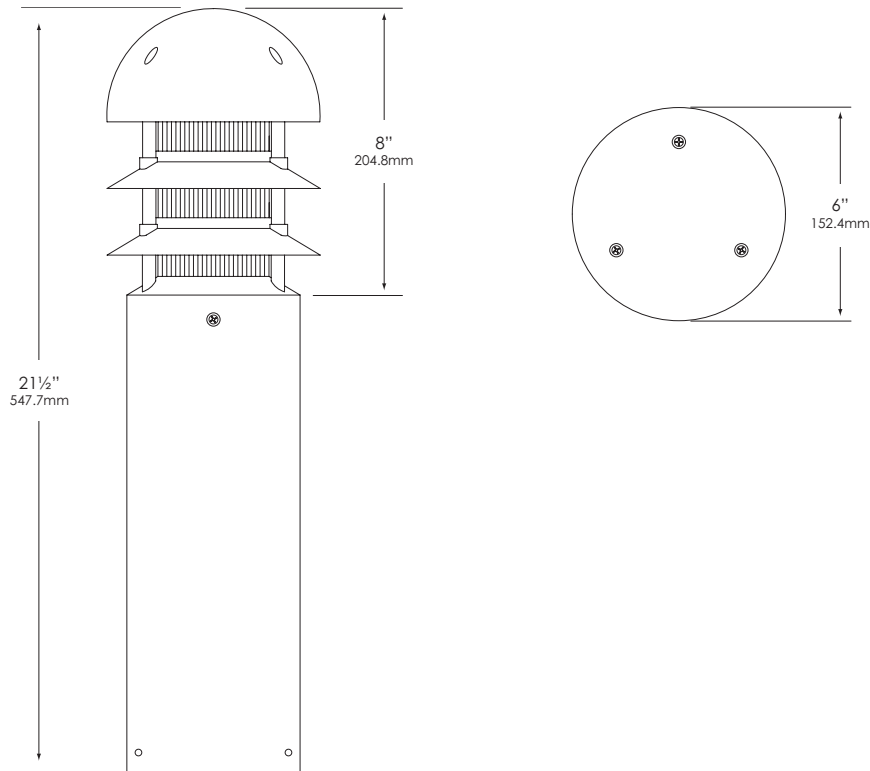

HOUSING:

Die-cast, copper-free aluminum.

POST:

5" diameter, heavy gauge, extruded aluminum (1/8" wall thickness).

FINISH:

Polyester powder-coat finish available in Black, Verde, Architectural Brick, Architectural Bronze, Light Bronze, Dark Bronze, Granite, Pewter, Terracotta, Rust, Hunter Green, Mocha, Weathered Bronze, Weathered Iron, and White.

SOCKET/LAMP HOLDER:

Compact fluorescent thermoplastic socket.

BALLAST:

High-power factor ballast rated for -20°F starting, 120-volt standard.

LENS:

Clear, frosted or prismatic threaded and gasketed, tempered glass vapor globe.

MOUNTING:

Aluminum mounting base and foundation anchor rods included.

FASTENERS:

All fasteners are stainless steel.

WIRING:

Prewired with 200°C-rated wire along with a grounded lead.

CERTIFICATION:

UL Listed to U.S. and Canadian safety standards for line voltage landscape luminaires (UL 1598). The maximum wattages allowed by Underwriters Laboratories (UL) for the U.S. and Canadian markets may vary. Maximum wattages specified are Underwriters Laboratories U.S. standard. Please contact Vista for any questions about the maximum wattages allowed by UL Canadian standards.

All Vista luminaires are [MADE IN THE U.S.A.](#)

DIMENSIONS:

Vista Professional Outdoor Lighting reserves the right to modify the design and/or construction of the fixture shown without further notification.