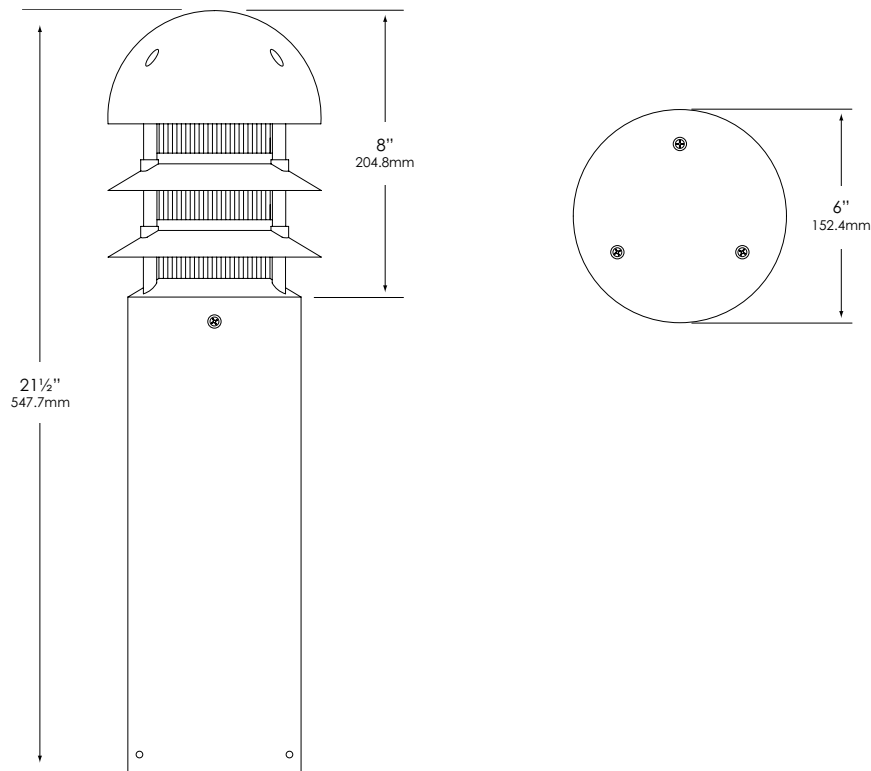

HOUSING:

Die-cast, copper-free aluminum.

POST:

5" diameter, heavy gauge, extruded aluminum (1/8" wall thickness).

FINISH:

Durable powder coat finish available in Black, Architectural Bronze, Dark Bronze, Granite, White, Architectural Brick, Light Bronze, Special Bronze, Glossy Gray, Rust, Hunter Green, Weathered Bronze, Weathered Iron, Graphite Metallic, Verde, Pewter, Mocha and Olde Finish. Custom Powder coat finishes available on request.

SOCKET/LAMP HOLDER:

Compact fluorescent thermoplastic socket.

BALLAST:

High-power factor ballast rated for -20°F starting, 120-volt standard.

LENS:

Clear, frosted or prismatic threaded and gasketed, tempered glass vapor globe.

MOUNTING:

Aluminum mounting base and foundation anchor rods included.

FASTENERS:

All fasteners are stainless steel.

WIRING:

Prewired with 200°C-rated wire along with a grounded lead.

CERTIFICATION:

UL Listed to U.S. and Canadian safety standards for line voltage landscape luminaires (UL 1598). The maximum wattages allowed by Underwriters Laboratories (UL) for the U.S. and Canadian markets may vary. Maximum wattages specified are Underwriters Laboratories U.S. standard. Please contact Vista for any questions about the maximum wattages allowed by UL Canadian standards.

All Vista luminaires are **MADE IN THE U.S.A.**

DIMENSIONS:

Vista Professional Outdoor Lighting reserves the right to modify the design and/or construction of the fixture shown without further notification.