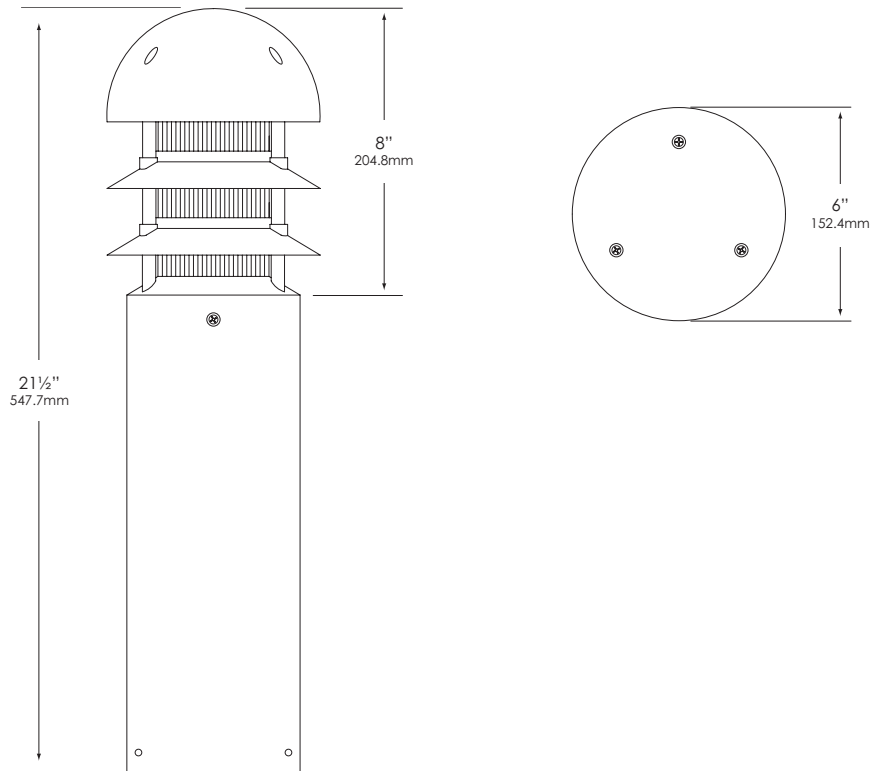

FIXTURE SPECIFICATIONS:

LAMP TYPE:

A19- Incandescent. 75W Maximum. Lamp not included with fixture, order separately.

HOUSING:

Die-cast, copper-free aluminum.

POST:

5" diameter, heavy gauge, extruded aluminum (1/8" wall thickness).

FINISH:

Polyester powder-coat finish available in Black, Verde, Architectural Brick, Architectural Bronze, Light Bronze, Dark Bronze, Granite, Pewter, Terracotta, Rust, Hunter Green, Mocha, Weathered Bronze, Weathered Iron, and White.

SOCKET/LAMP HOLDER:

Top grade porcelain, medium base 4KV pulse rated socket with spring center contact and a silicone rubber jacket protector to prevent moisture/debris from entering socket.

LENS:

Clear, frosted or prismatic threaded and gasketed, tempered glass vapor globe.

MOUNTING:

Aluminum mounting base and foundation anchor rods included.

FASTENERS:

All fasteners are stainless steel.

WIRING:

Prewired with 200°C-rated wire along with a grounded lead.

CERTIFICATION:

UL Listed to U.S. and Canadian safety standards for line voltage landscape luminaires (UL 1598). The maximum wattages allowed by Underwriters Laboratories (UL) for the U.S. and Canadian markets may vary. Maximum wattages specified are Underwriters Laboratories U.S. standard. Please contact Vista for any questions about the maximum wattages allowed by UL Canadian standards.

All Vista luminaires are **MADE IN THE U.S.A.**

DIMENSIONS:

Vista Professional Outdoor Lighting reserves the right to modify the design and/or construction of the fixture shown without further notification.