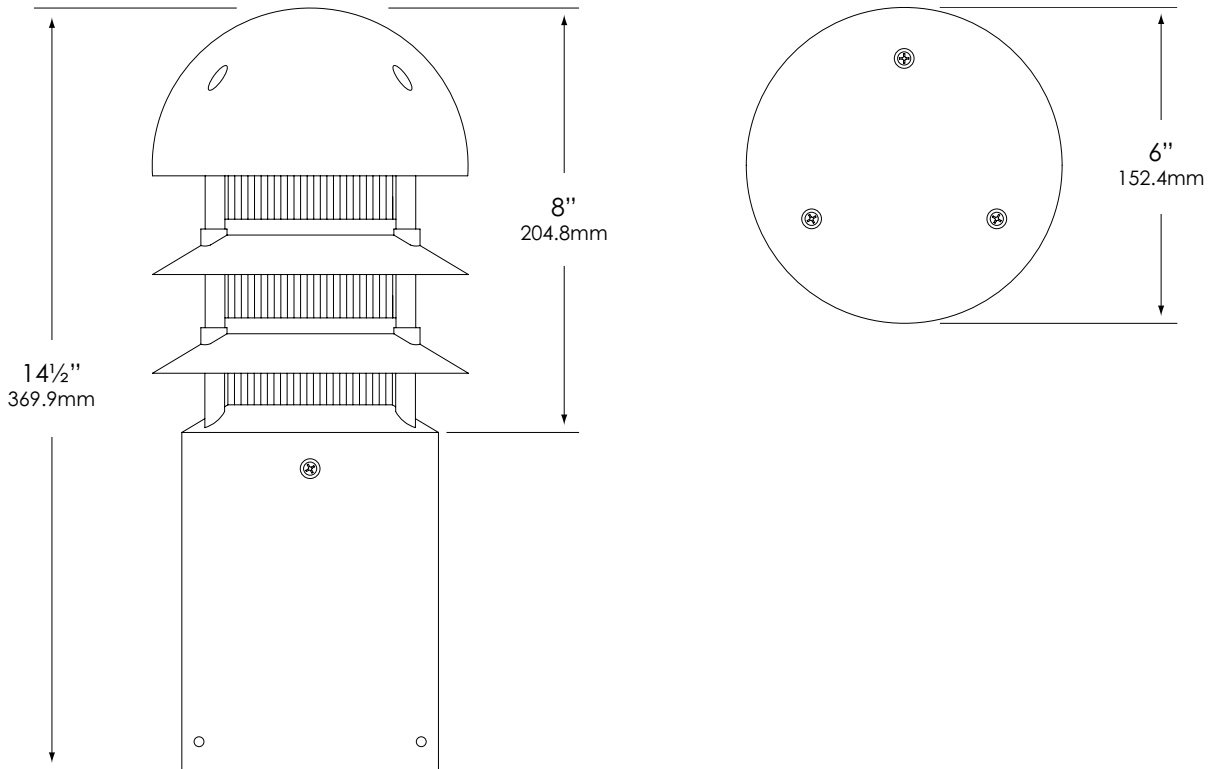

HOUSING:

Die-cast, copper-free aluminum.

POST:

5" diameter, heavy gauge, extruded aluminum (1/8" wall thickness).

FINISH:

Durable powder coat finish available in Black, Architectural Bronze, Dark Bronze, Granite, White, Architectural Brick, Light Bronze, Special Bronze, Glossy Gray, Rust, Hunter Green, Weathered Bronze, Weathered Iron, Graphite Metallic, Verde, Pewter, Mocha and Olde Finish. Custom Powder coat finishes available on request.

SOCKET/LAMP HOLDER:

Top grade porcelain, medium base 4KV pulse rated socket with spring center contact and a silicone rubber jacket protector to prevent moisture/debris from entering socket.

LENS:

Clear, frosted or prismatic threaded and gasketed, tempered glass vapor globe.

MOUNTING:

Aluminum mounting base and foundation anchor rods included.

FASTENERS:

All fasteners are stainless steel.

WIRING:

Prewired with 200°C-rated wire along with a grounded lead.

CERTIFICATION:

UL Listed to U.S. and Canadian safety standards for line voltage landscape luminaires (UL 1598). The maximum wattages allowed by Underwriters Laboratories (UL) for the U.S. and Canadian markets may vary. Maximum wattages specified are Underwriters Laboratories U.S. standard. Please contact Vista for any questions about the maximum wattages allowed by UL Canadian standards.

All Vista luminaires are [MADE IN THE U.S.A.](#)

DIMENSIONS:

Vista Professional Outdoor Lighting reserves the right to modify the design and/or construction of the fixture shown without further notification.