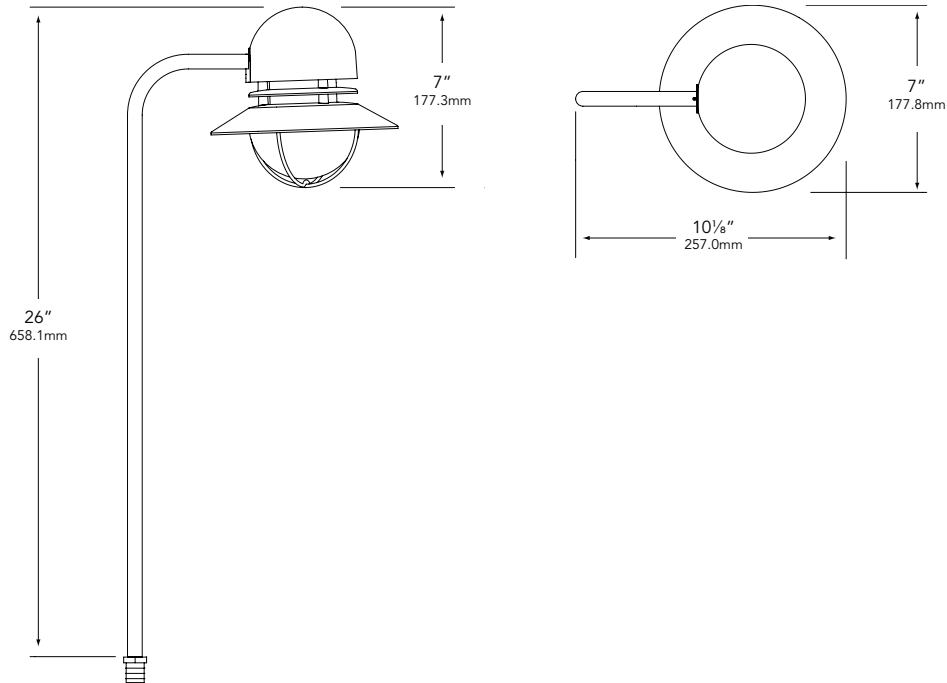

A15- Incandescent. 40W Maximum.

Lamp not included with fixture, order separately.

HOUSING:

Die-cast, copper-free aluminum with Turn-to-Lock lamp enclosure for easy tool-free lamp access.

STEM:

¼" schedule-40 aluminum pipe with ½" NPT custom bushing designed with a stress-dispersing collar, to provide strength and stability for mounting.

MOUNTING:

Aluminum stem with ½" NPT on bottom and jam nut included. Fixture may be mounted into threaded hubs in junction boxes, ground stakes, or grade-mounted ballast enclosures.

FASTENERS:

All fasteners are stainless steel.

WIRING:

Prewired with 200°C-rated wire along with a grounded lead.

CERTIFICATION:

UL Listed to U.S. and Canadian safety standards for line voltage landscape luminaires (UL 1598). The maximum wattages allowed by Underwriters Laboratories (UL) for the U.S. and Canadian markets may vary. Maximum wattages specified are Underwriters Laboratories U.S. standard. Please contact Vista for any questions about the maximum wattages allowed by UL Canadian standards.

All Vista luminaires are **MADE IN THE U.S.A.**

DIMENSIONS:

Vista Professional Outdoor Lighting reserves the right to modify the design and/or construction of the fixture shown without further notification.