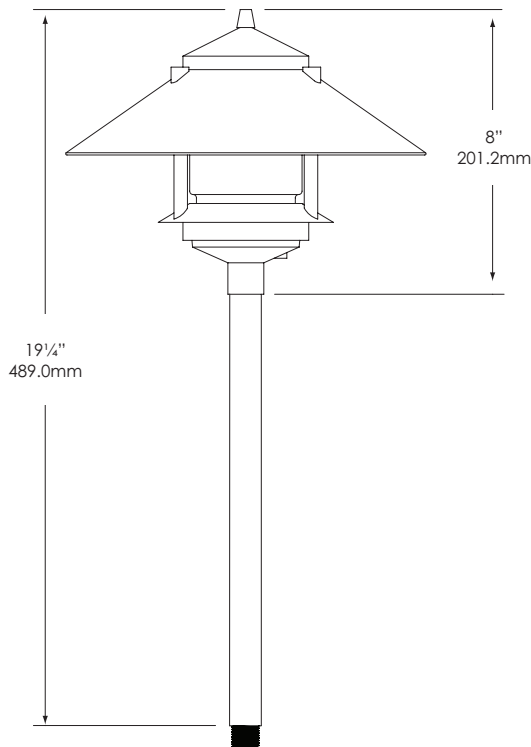

STEM:

½" schedule-40 aluminum pipe with ½" NPT. Standard 12" stem is included with fixtures – optional and custom stems available.

FINISH:

Polyester powder-coat finish available in Black, Verde, Architectural Brick, Architectural Bronze, Light Bronze, Dark Bronze, Granite, Pewter, Terracotta, Rust, Hunter Green, Mocha, Weathered Bronze, Weathered Iron, and White.

SOCKET/LAMP HOLDER:

Top grade porcelain, medium base 4KV pulse rated socket with spring center contact and a silicone rubber jacket protector to prevent moisture/debris from entering socket.

LENS:

Clear or frosted, gasketed, threaded, tempered glass vapor globe.

MOUNTING:

Aluminum stem with ½" NPT on bottom and jam nut included. Fixture may be mounted into threaded hubs in junction boxes, ground stakes, or grade-mounted ballast enclosures.

FASTENERS:

All fasteners are stainless steel.

WIRING:

Prewired with 200°C-rated wire along with a grounded lead.

CERTIFICATION:

UL Listed to U.S. and Canadian safety standards for line voltage landscape luminaires (UL 1598). The maximum wattages allowed by Underwriters Laboratories (UL) for the U.S. and Canadian markets may vary. Maximum wattages specified are Underwriters Laboratories U.S. standard. Please contact Vista for any questions about the maximum wattages allowed by UL Canadian standards.

All Vista luminaires are **MADE IN THE U.S.A.**

DIMENSIONS:

Vista Professional Outdoor Lighting reserves the right to modify the design and/or construction of the fixture shown without further notification.