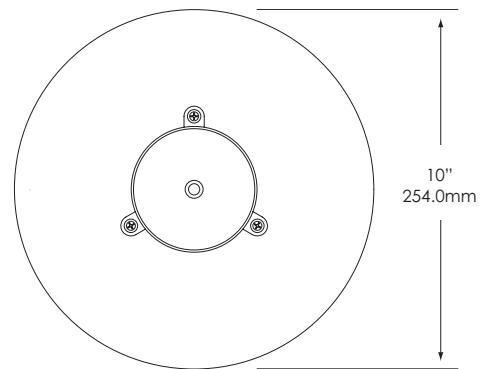

STEM:

½" schedule-40 aluminum pipe with ½" NPT. Standard 12" stem is included with fixtures – optional and custom stems available.

FINISH:

Polyester powder-coat finish available in Black, Verde, Architectural Brick, Architectural Bronze, Light Bronze, Dark Bronze, Granite, Pewter, Terracotta, Rust, Hunter Green, Mocha, Weathered Bronze, Weathered Iron, and White.

SOCKET/LAMP HOLDER:

Top grade porcelain, medium base 4KV pulse rated socket with spring center contact and a silicone rubber jacket protector to prevent moisture/debris from entering socket.

LENS:

Clear or frosted, gasketed, threaded, tempered glass vapor globe.

MOUNTING:

Aluminum stem with ½" NPT on bottom and jam nut included. Fixture may be mounted into threaded hubs in junction boxes, ground stakes, or grade-mounted ballast enclosures.

FASTENERS:

All fasteners are stainless steel.

WIRING:

Prewired with 200°C-rated wire along with a grounded lead.

CERTIFICATION:

UL Listed to U.S. and Canadian safety standards for line voltage landscape luminaires (UL 1598). The maximum wattages allowed by Underwriters Laboratories (UL) for the U.S. and Canadian markets may vary. Maximum wattages specified are Underwriters Laboratories U.S. standard. Please contact Vista for any questions about the maximum wattages allowed by UL Canadian standards.

All Vista luminaires are **MADE IN THE U.S.A.**

DIMENSIONS:

Vista Professional Outdoor Lighting reserves the right to modify the design and/or construction of the fixture shown without further notification.