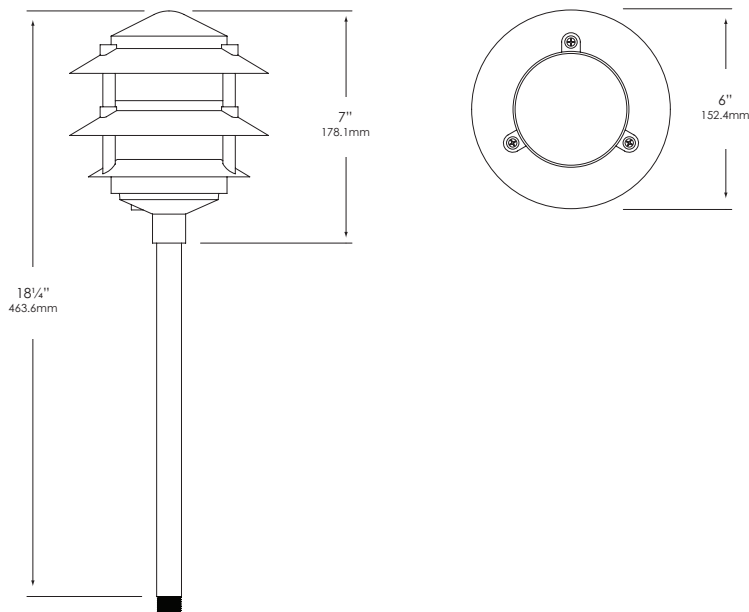

#### FIXTURE SPECIFICATIONS:

**LAMP TYPE:**

A19- Incandescent. 75W Maximum.

Lamp not included with fixture, order separately.

**HOUSING:**

Die-cast, copper-free aluminum.

**STEM:**

½" schedule-40 aluminum pipe with ½" NPT. Standard 12" stem is included with fixtures – optional and custom stems available.

Clear or frosted, gasketed, threaded, tempered glass vapor globe.

**MOUNTING:**

Aluminum stem with ½" NPT on bottom and jam nut included. Fixture may be mounted into threaded hubs in junction boxes, ground stakes, or grade-mounted ballast enclosures.

**FASTENERS:**

All fasteners are stainless steel.

**WIRING:**

Prewired with 200°C-rated wire along with a grounded lead.

**CERTIFICATION:**

UL Listed to U.S. and Canadian safety standards for line voltage landscape luminaires (UL 1598). The maximum wattages allowed by Underwriters Laboratories (UL) for the U.S. and Canadian markets may vary. Maximum wattages specified are Underwriters Laboratories U.S. standard. Please contact Vista for any questions about the maximum wattages allowed by UL Canadian standards.

#### DIMENSIONS:

Vista Professional Outdoor Lighting reserves the right to modify the design and/or construction of the fixture shown without further notification.