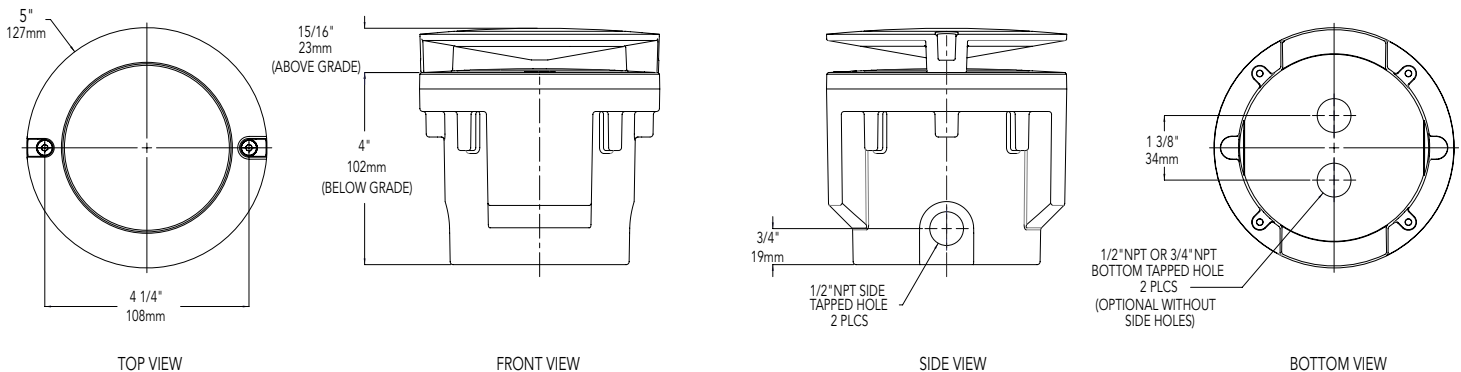

DOOR/MARKER COVER FINISH:

Durable powder coat finish available in Black, Architectural Bronze, Dark Bronze, Granite, White, Architectural Brick, Light Bronze, Special Bronze, Glossy Gray, Rust, Hunter Green, Weathered Bronze, Weathered Iron, Graphite Metallic, Verde, Pewter, Mocha and Olde Finish. Custom Powder coat finishes available on request.

LED:

Cree® CXB 1310 COB driven at 350mA

CRI:

The CRI is 83.

COLOR TEMPERATURE:

LED's are offered in 2700°K, 3000°K, 3500°K, 4000°K, or 5000°K CCT ANSI white 4 step Cree® East White™ bins

LIGHT DISTRIBUTION:

Full 360° pattern **F** and Half 180° pattern **H**.

OPTICS:

TIR/Reflectorized optic with high reflectance kicker reflector for maximum performance and uniformity.

LENS/SEAL:

3/16" thick tempered pressed clear glass sealed with a solid molded silicone gasket.

DRIVER:

Integral CUL listed LED driver, either non-dimmable **ND** or dimmable. Dimming: 0-10VDC **010** and Phase Cut TRIAC (120V only) **PCT** options available. Dual-Volt **DV** 120V/277V driver input standard.

ACCESSORIES:

RBK - Rebar Bracket Kit, **STR** Stainless Trim Ring.

MOUNTING:

Fixture suitable for direct burial in earth or poured concrete. Also suitable for IC (walls only) and Non-IC installation. For both indoor and outdoor applications.

CERTIFICATION:

UL & CUL wet location listed. *IP68*

All Vista Architectural luminaires are **MADE IN THE U.S.A.**

DIMENSIONS:

Vista Professional Outdoor Lighting reserves the right to modify the design and/or construction of the fixture shown without further notification.