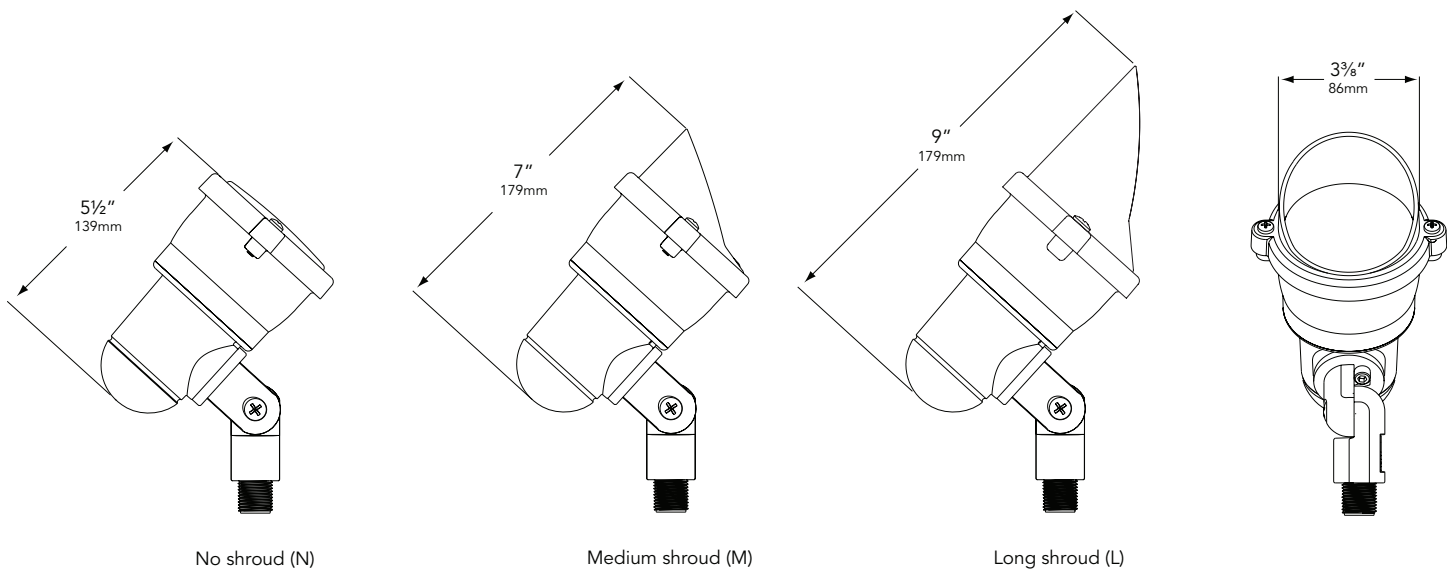

### FIXTURE SPECIFICATIONS:

**HOUSING:**

Die-cast, copper-free aluminum.

**SHROUD:**

Die-cast, copper-free aluminum fitted to housing with a C-curved cross-section gasket- surrounding edge of lens to provide a superior dual weather-tight seal.

**LENS:**

Clear, tempered, shock & heat resistant, soda-lime glass lens - crowned (convex) to promote water runoff.

**MOUNTING:**

Injection-molded, glass-reinforced Zytel® HTN composite adjustable knuckle with 1/2" NPT & jam nut. Fixture may be mounted into threaded hubs in junction boxes, ground stakes, grade-mounted ballast enclosures or tree mount boxes.

**FASTENERS:**

All fasteners are stainless steel.

**WIRING:**

Prewired with 200°C-rated wire along with a grounded lead.

All Vista luminaires are **MADE IN U.S.A.**

### DIMENSIONS:

NOTE: FIXTURE SHOWN WITH INFINITY KNUCKLE

Vista Professional Outdoor Lighting reserves the right to modify the design and/or construction of the fixture shown without further notification.