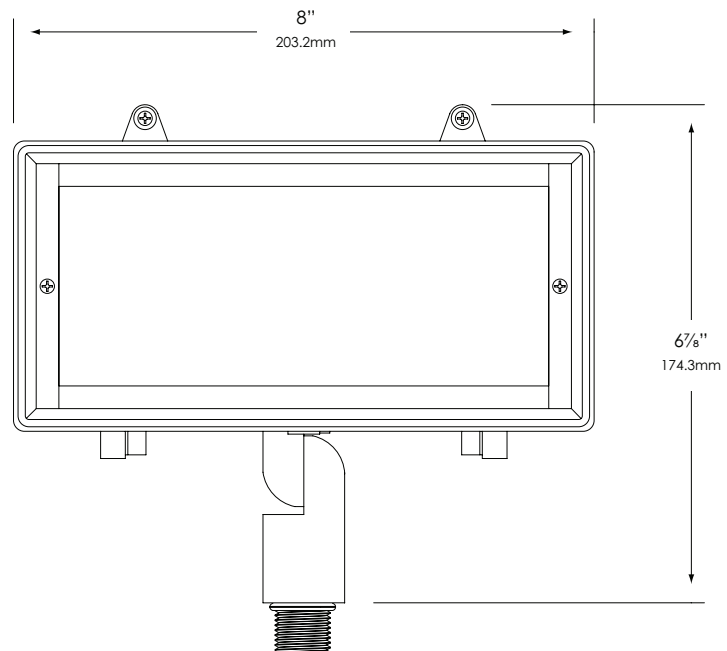

SOCKET/LAMP HOLDER:

Ceramic, spring-loaded, double-ended, halogen socket with high temperature leads.

LENS:

Flat, clear, tempered, shock and heat-resistant, soda-lime glass lens. Optical effect lenses are available; please see the lens and accessories columns in the fixture ordering information chart.

REFLECTOR:

Hammer tone finish high performance aluminum reflector for even beam pattern.

MOUNTING:

Injection-molded, glass-reinforced Zytel® HTN composite adjustable knuckle with ½" NPT and jam nut. Fixture may be mounted into threaded hubs in junction boxes, ground stakes, grade-mounted ballast enclosures or tree-mount boxes.

FASTENERS:

All fasteners are stainless steel.

WIRING:

Prewired with 200°C-rated wire along with a grounded lead.

CERTIFICATION:

UL Listed to U.S. and Canadian safety standards for line voltage landscape luminaires (UL 1598). The maximum wattages allowed by Underwriters Laboratories (UL) for the U.S. and Canadian markets may vary. Maximum wattages specified are Underwriters Laboratories U.S. standard. Please contact Vista for any questions about the maximum wattages allowed by UL Canadian standards.

All Vista luminaires are **MADE IN THE U.S.A.**

DIMENSIONS:

Vista Professional Outdoor Lighting reserves the right to modify the design and/or construction of the fixture shown without further notification.