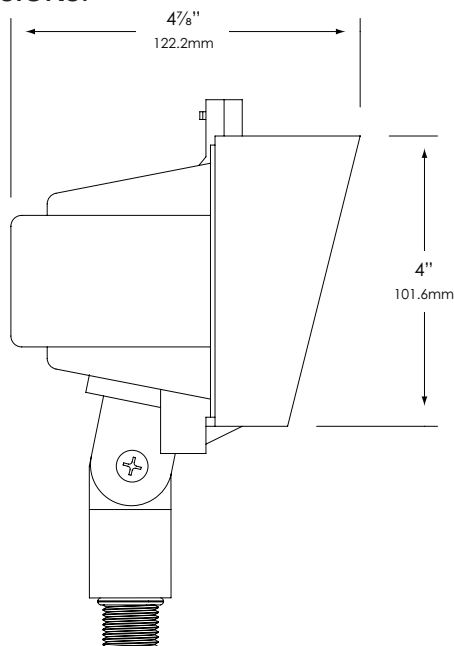

SOCKET/LAMP HOLDER:

Ceramic, spring-loaded, double-ended, halogen socket with high temperature leads.

LENS:

Flat, clear, tempered, shock and heat-resistant, soda-lime glass lens. Optical effect lenses are available; please see the lens and accessories columns in the fixture ordering information chart.

REFLECTOR:

Hammer tone finish high performance aluminum reflector for even beam pattern.

MOUNTING:

Injection-molded, glass-reinforced Zytel® HTN composite adjustable knuckle with ½" NPT and jam nut. Fixture may be mounted into threaded hubs in junction boxes, ground stakes, grade-mounted ballast enclosures or tree-mount boxes.

FASTENERS:

All fasteners are stainless steel.

WIRING:

Prewired with 200°C-rated wire along with a grounded lead.

CERTIFICATION:

UL Listed to U.S. and Canadian safety standards for line voltage landscape luminaires (UL 1598). The maximum wattages allowed by Underwriters Laboratories (UL) for the U.S. and Canadian markets may vary. Maximum wattages specified are Underwriters Laboratories U.S. standard. Please contact Vista for any questions about the maximum wattages allowed by UL Canadian standards.

All Vista luminaires are **MADE IN THE U.S.A.**

DIMENSIONS:

Vista Professional Outdoor Lighting reserves the right to modify the design and/or construction of the fixture shown without further notification.