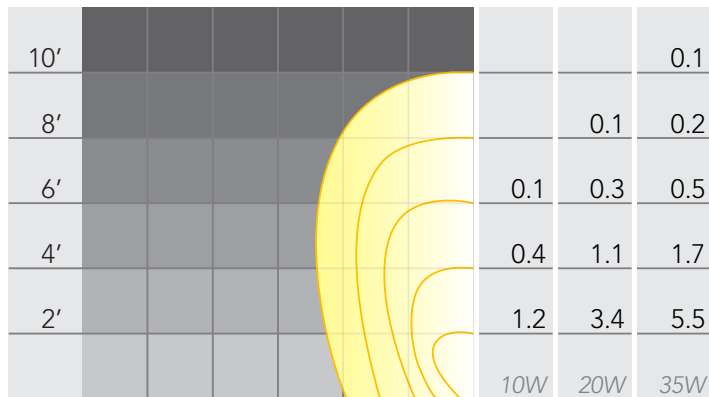

Mounting Height 24"

5223

5233

Foot Candles

MR-16 Halogen

Horizontal Half Spread