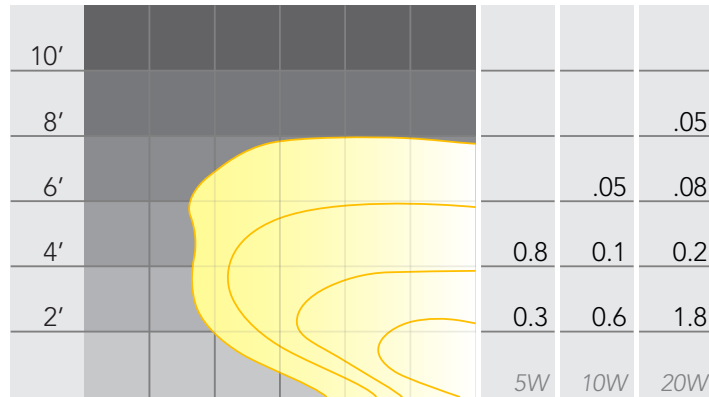

Mounting Height 24"

4243

T3 Halogen

Horizontal Half Spread

Foot Candles