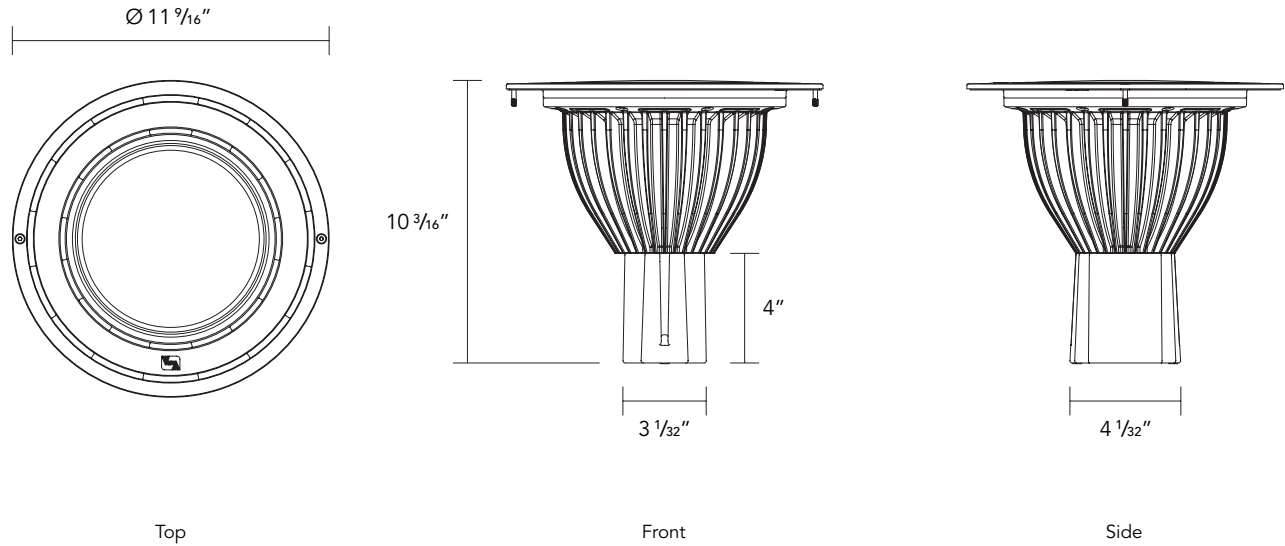

LIGHT DISTRIBUTION:

Very Narrow Spot **VNS** NEMA 2x2
Narrow Spot **NS** NEMA 2x2
Medium Flood **MF** NEMA 4x4
Wide Flood **WF** NEMA 6x6

DIMENSIONS

DELIVERED LUMENS

BEAM SPREAD	A	B	C
Very Narrow Spot VNS	34.9 Watts 1699 Lumens		
Narrow Spot NS	28.3 Watts 2180 Lumens	32.3 Watts 2488 Lumens	36.3 Watts 2796 Lumens
Medium Flood MF	27.6 Watts 2120 Lumens	31.5 Watts 2418 Lumens	35.4 Watts 2718 Lumens
Wide Flood WF	29.2 Watts 2532 Lumens	33.3 Watts 2891 Lumens	37.4 Watts 3248 Lumens