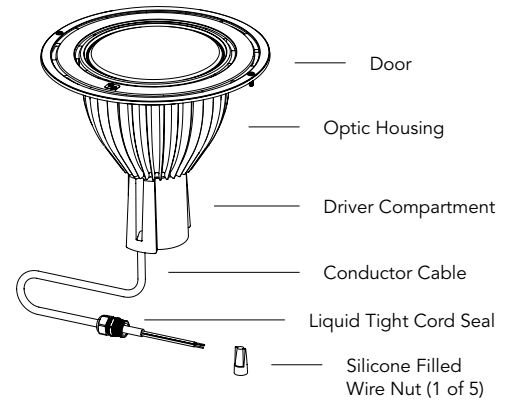

DOOR FINISH:

Powder coat finish available in Black, Architectural Bronze, Dark Bronze, Granite, White, Architectural Brick, Light Bronze, Special Bronze, Glossy Gray, Rust, Hunter Green, Weathered Bronze, Weathered Iron, Graphite Metallic, Verde, Pewter, Mocha and Olde Finish. Custom Powder coat finishes available on request.

LENS:

½" thick tempered pressed clear glass. Optional anti-slip clear lens.

REFLECTOR:

Specular or semi-specular spun aluminum optics, anodized for maximum performance. Very Narrow Spot optic incorporates an additional internal source shield to eliminate unwanted glare outside the beam pattern.

ACCESSORIES:

Tilt Optic 5° **TO5**, Tilt Optic 10° **TO10**, Tilt Optic 15° **TO15**, Tilt Optic 25° **TO25**, Diffuse Filter **DF**, Linear Spread Filter **LSF**, Rebar Bracket Kit **RBK**, Stainless Trim Ring **STR**, Half Glare Shield **HS** available.

Dichroic Lenses: Yellow **YL**, Red **RL**, Blue **BL** and Green **GL** also available.

WIRING:

- 18/3 SEOWW outdoor rated waterproof cable [for Non-dimmable and Phase Cut (TRIAC/ELV-120VAC only) options]
- 18/5 SJTOW outdoor rated waterproof cable [for 0-10V dimming option]

CERTIFICATION:

cETLus wet location listed.
Ingress Protection Rating: IP68

LED:

Performance COB LEDs in various color temperatures.
28 – 37 Watts.
1700 – 3248 Delivered Lumens

COLOR TEMPERATURE:

2700K, 3000K, 3500K, 4000K or 5000K CCT White.

COLOR RENDERING:

80 CRI minimum

OPTICS/AIMING:

Specular or semi-specular optics designed for maximum performance and uniformity. Fixture aiming achieved via a series of tilt optic lenses and patented magnetic aiming system. Additional tilt optic lenses available. Very Narrow Spot optic incorporates an additional internal source shield to eliminate unwanted glare outside the beam pattern.

DRIVER:

Multi-Volt **MV** 120V-277V equipped with tri-modal dimming capabilities. Start up/Operating Temperature: -10°C to +50°C. Non-dimmable, 0-10V and Phase Cut (TRIAC/ELV-120VAC only) options available.

LIGHT DISTRIBUTION:

Very Narrow Spot **VNS** NEMA 2x2
Narrow Spot **NS** NEMA 2x2
Medium Flood **MF** NEMA 4x4
Wide Flood **WF** NEMA 6x6