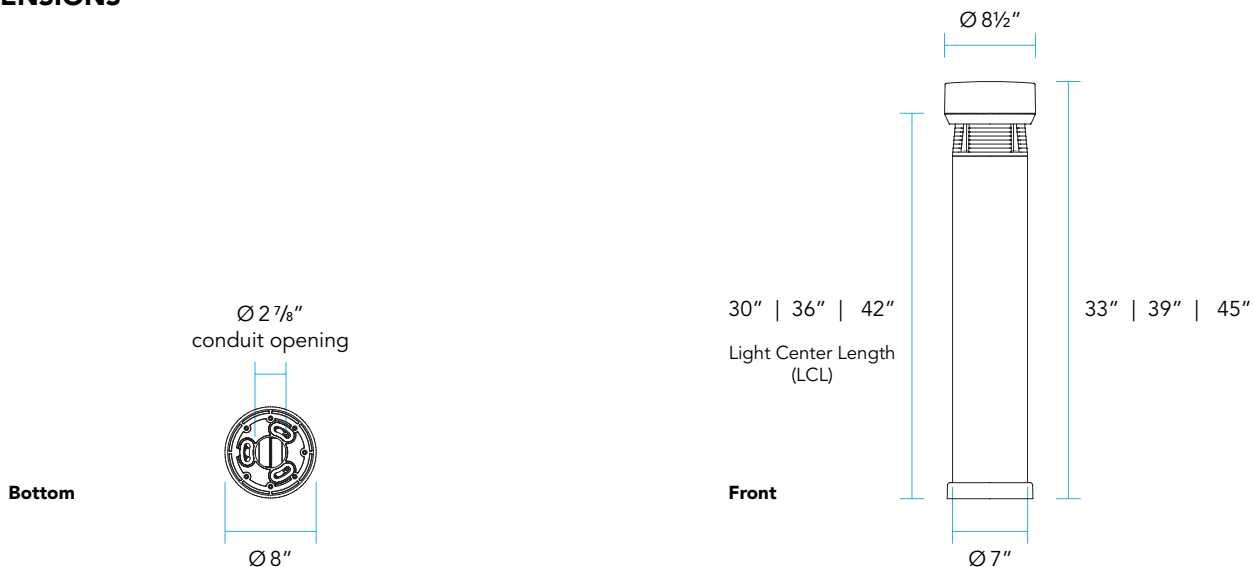

**ACCESSORIES:**

Duplex Receptacle **DPX** available.

**WIRING:**

Prewired with 150° C-rated wire.

**MOUNTING:**

Mounting consists of a patent pending three 1/2" dia. x 12" J-anchor bolt pour part assembly. Mounting assembly is equipped with an adjustable leveling feature utilizing heavy duty die springs, sleeved with urethane compression bushings. Adjustment over 5 degrees is possible for vertical alignment of post.

Start up/Operating Temperature: -10°C to +50°C.

Non-dimmable, 0-10V and Phase Cut (TRIAC/ELV-120VAC only) options available.

**LIGHT DISTRIBUTION:**

Specifiable quadrants. Distributions can be specified in any 90° quadrant combination.

**BUG RATING:**

See table on page 3 [WHITE]

**DIMENSIONS**

**DELIVERED LUMENS**

BEAM SPREAD	A	B
4Q	24 Watts 1634 Lumens	35 Watts 2163 Lumens
3Q	18 Watts 1197 Lumens	26 Watts 1540 Lumens
2Q – 90	12 Watts 744 Lumens	18 Watts 1050 Lumens
2Q – 180	12 Watts 712 Lumens	18 Watts 984 Lumens
1Q	6.5 Watts 383 Lumens	9 Watts 505 Lumens