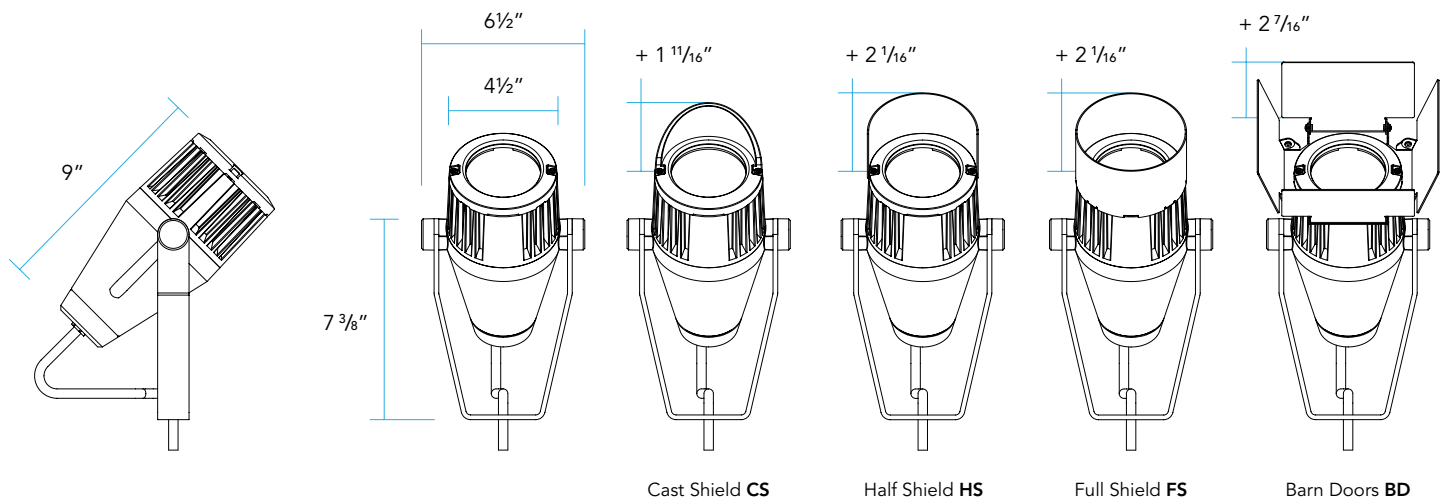

REFLECTOR:

Precision molded metalized optics combined with glare controlling filters. Very Narrow Spot optic incorporates an additional internal source shield to eliminate unwanted glare outside the beam pattern.

LED:

Discreet performance LEDs binned to three MacAdam ellipses. 1100 – 2400 Lumens delivered. 14 – 26 Watts.

COLOR TEMPERATURE:

2700K, 3000K, 3500K, 4000K or 5000K CCT White.

COLOR RENDERING:

80 CRI minimum

ACCESSORIES:

Barn Doors **BD**, Full Shield **FS**, Half Shield **HS** and Cast Shield **CS** available.

WIRING:

- 18/3 SEOWW outdoor rated waterproof cable [for Non-dimmable and Phase Cut (TRIAC/ELV-120VAC only) options]
- 18/5 SJTOW outdoor rated waterproof cable [for 0-10V dimming option]

Cable exits fixture housing through a liquid tight cable fitting.

MOUNTING:

Yoke provided with ½ NPSM stainless Cord Seal Mount to secure the yoke strap directly into a ½-14 threaded opening. See the Vista website for additional Mounts and Accessories.

CERTIFICATION:

cULus wet location listed.
Ingress Protection Rating: IP66

DRIVER:

Multi-Volt **MV** 120V-277V equipped with tri-modal dimming capabilities. Start up/Operating Temperature: -10°C to +50°C. Non-dimmable, 0-10V and Phase Cut (TRIAC/ELV-120VAC only) options available.

LIGHT DISTRIBUTION:

Very Narrow Spot **VNS** (17°) | NEMA 3x3
Narrow Spot **NS** (18°) | NEMA 3x3
Medium Flood **MF** (30°) | NEMA 4x4
Wide Flood **WF** (50°) | NEMA 5x5

DIMENSIONS