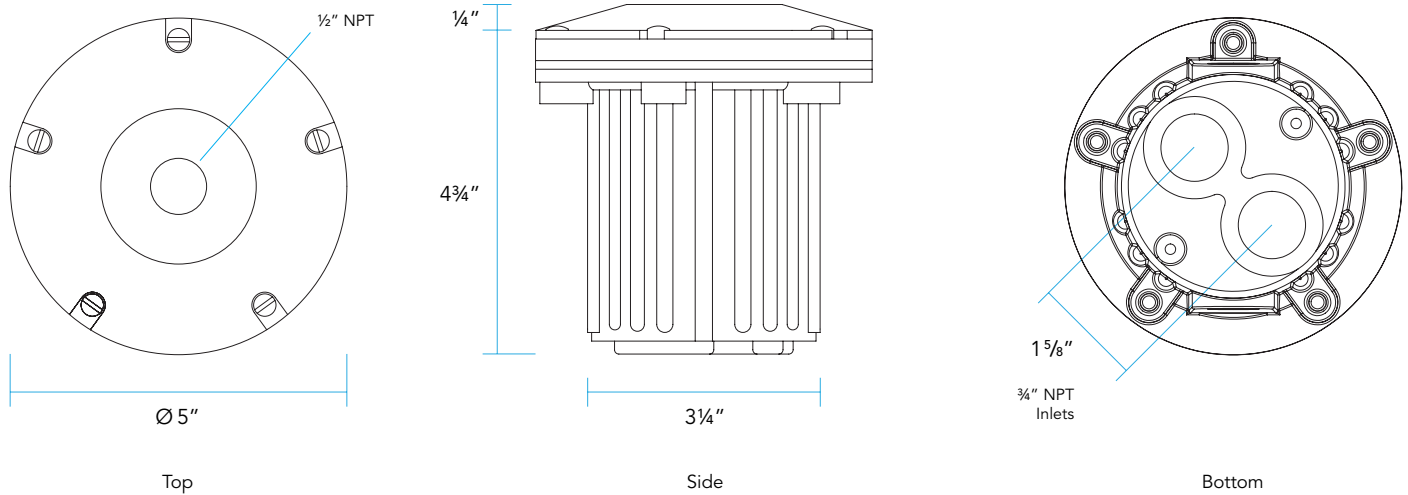

MODEL JB-350 | Specification Sheet
Commercial Series • In-Grade Junction Box

TYPE: MODEL:
PROJECT:

PRODUCT FEATURES

Housing	Injection-Molded Polymer
Hub Openings	One 1/2" NPT (lid-fixturing mounting). Two 3/4" NPT side (electrical entry). Two 3/4" NPT bottom (electrical entry).
Mounting	In-grade. Optional concrete mounting kit available.

DIMENSIONS

**PROFESSIONAL
OUTDOOR LIGHTING**

www.VistaPro.com • email@vistapro.com • Fax: (888) 670-VISTA (8478)
1625 Surveyor Avenue • Simi Valley, CA 93063 • (805) 527-0987 • (800) 766-VISTA (8478)

Vista Professional Outdoor Lighting reserves the right to modify the design and/or construction of the fixture shown without further notification.